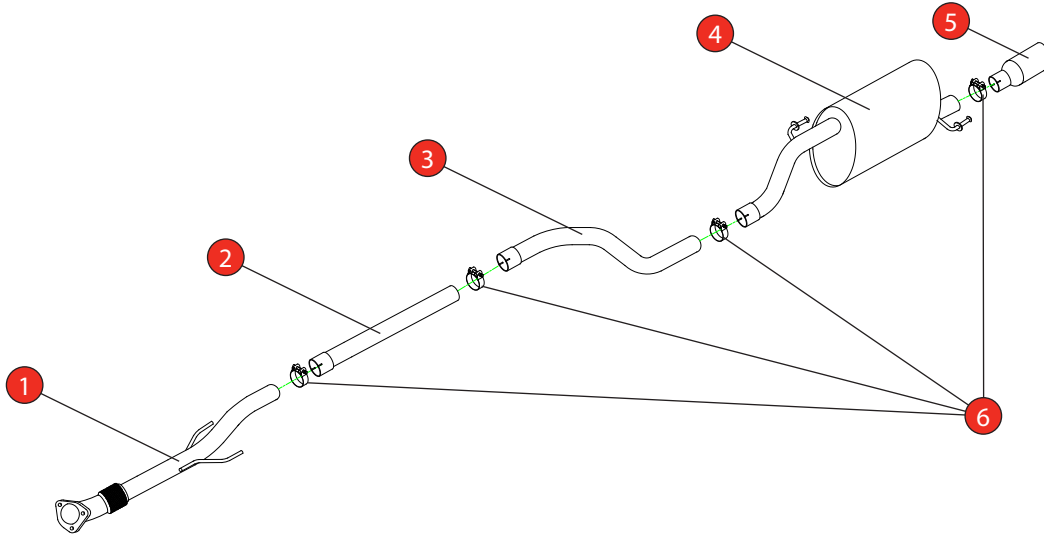

Car	Vauxhall Corsa 'E' Excite 1.0T	Part No.	SVXS066
Year	2014-Current	Fit Kits	047FK
Notes	Where not supplied use original fittings	Features	Pipe Diameter:- 63.5mm / 2.5"

Estimated Fitting Time: 60 Minutes

NO.	PART NO.	DESCRIPTION	QTY
1	860GM	Front Pipe	1
2	805GM	Non-resonated Centre Section	1
3	806GM	Link Pipe	1
4	861GM	Rear Silencer	1
5	Z023.10061	Ø100mm Polished Daytona Trim	1
<b>Fit Kit</b>			
6	Z016.10064	65mm H/D Clamp	4